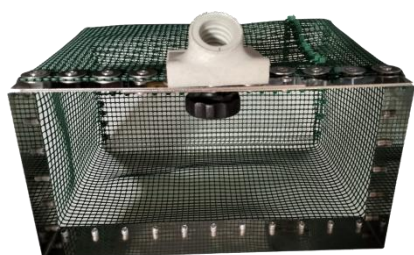

PRICES AND SALES METHOD: JOLLY SCEEN

Made of stainless steel and plastic, with adjustable handle holder

JOLLY SCEEN

€ 70/00 + VAT

SWIVEL ADAPTER

€ 12/00 + VAT

JOLLY SCEEN

SWIVEL ADAPTER